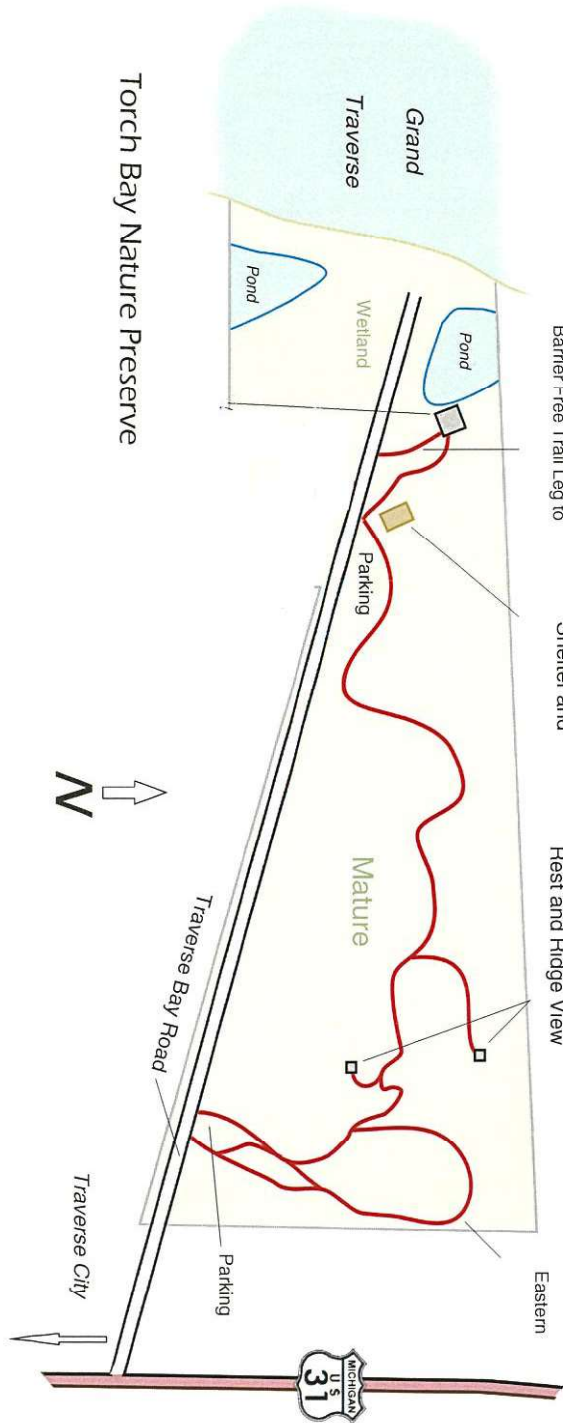

*CAN YOU FIND  
AND IDENTIFY THESE?*

*Trees*

- White Pine
- Red Pine
- Hemlock
- Cedar
- Balsam Fir
- Tamarack
- Juniper
- White Birch
- Beech
- Poplar
- Maple
- Oak
- Ash
- Dogwood

*Plants*

- Trillium
- Water lily
- Tansy
- Joe Pye weed
- Solomon's seal
- Bladder Campion
- Bearberry
- Wild Strawberry
- Field Bindweed
- Wild carrot
- Poison Ivy
- Dwarf Lake Iris
- Yarrow
- Mullien

White Birch

Joe Pye Weed

Field Bindweed

Yellow Pond Lily

© 2002 Pearl Street Design, Inc.

**TORCH BAY  
NATURE PRESERVE**

Torch Lake Township  
Antrim County  
Michigan  
231-599-2036

Across US 31 from our  
Township Day Park